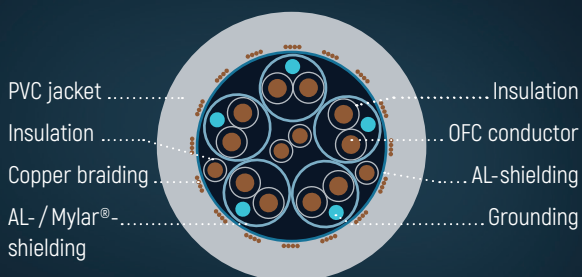

## SEVERAL CHANNELS FOR INCREASE CONVENIENCE

The Audio Return Channel (ARC) transmits and receives digital audio signals simultaneously. The Ethernet Channel (HEC) transmits the Internet signal e.g. from a console to a TV. And, thanks to Consumer Electronics Control (CEC), the television automatically switches on with the console and selects the right HDMI™ port. Plus: you can control the volume of the console directly using the TV remote control.

## CABLE CROSS-SECTION