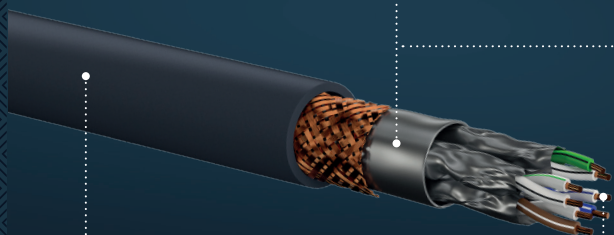

# PREMIUM HIGH SPEED HDMI™ CABLE WITH ETHERNET

Smooth images in 4K or Full HD in 3D over 0.5 to 10 metres and many years. The reason: a strong plug, gold-plated connectors and a flexible triple shielded premium cable.

## A PLUG THAT PROTECTS AGAINST CABLE BREAKAGE

The plug of the Clicktronic Premium High Speed HDMI™ cable with Ethernet consists of three ABS and PVC parts, making it both flexible and robust: if you, for instance, pull the cable with a jerk, it absorbs some of the energy and protects the inner conductor.

## TRIPLE SHIELDED TO AVOID FLICKERING

No flickering, even if several cables run in parallel or the smartphone is lying right next to the cable: the triple shielding consisting of aluminium foil and copper braiding intercepts interfering signals. Even with stronger electromagnetic fields.