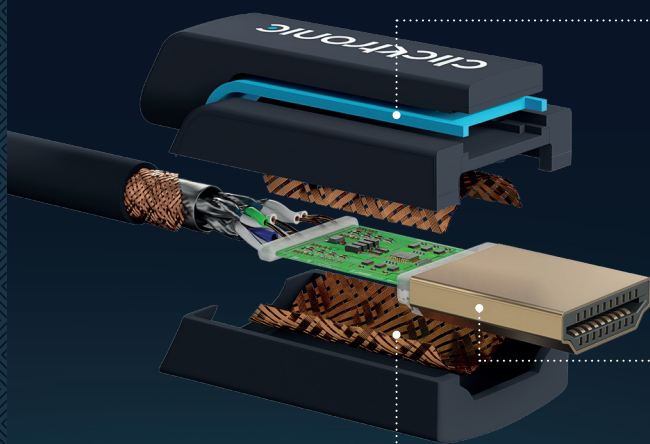

# PREMIUM HIGH SPEED HDMI™ CABLE WITH ETHERNET

Smooth images in 4K or Full HD in 3D over 0.5 to 10 metres and many years. The reason: a strong plug, gold-plated connectors and a flexible triple shielded premium cable.

## A PLUG THAT PROTECTS AGAINST CABLE BREAKAGE

The plug of the Clicktronic Premium High Speed HDMI™ cable with Ethernet consists of three ABS and PVC parts, making it both flexible and robust: if you, for instance, pull the cable with a jerk, it absorbs some of the energy and protects the inner conductor.

## TRIPLE SHIELDED TO AVOID FLICKERING

No flickering, even if several cables run in parallel or the smartphone is lying right next to the cable: the triple shielding consisting of aluminium foil and copper braiding intercepts interfering signals. Even with stronger electromagnetic fields.

## SEVERAL CHANNELS FOR INCREASE CONVENIENCE

The Audio Return Channel (ARC) transmits and receives digital audio signals simultaneously. The Ethernet Channel (HEC) transmits the Internet signal e.g. from a console to a TV. And, thanks to Consumer Electronics Control (CEC), the television automatically switches on with the console and selects the right HDMI™ port. Plus: you can control the volume of the console directly using the TV remote control.