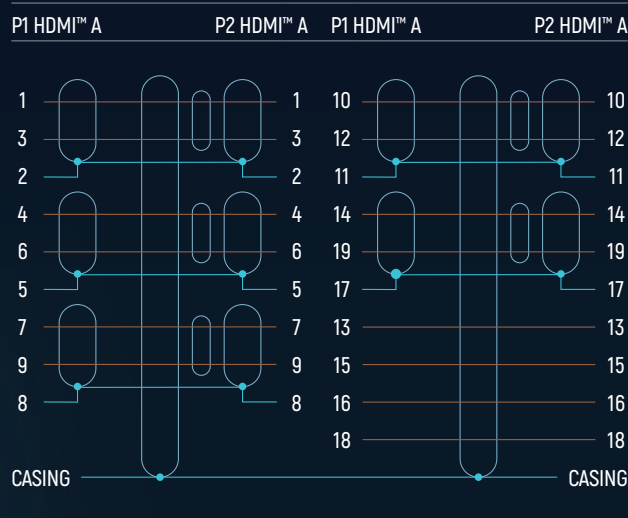

## SIGNAL TRANSMISSION

TRANSMISSION TYPES: digital audio and video signals

MAX. BANDWIDTH (MHz): 600 (0.5 – 10 m)

MAX. TRANSMISSION RATE (Gbit/s): 18 (0.5 – 10 m)

WAVE IMPEDANCE (Ω): 100

## CABLE CROSS-SECTION

## CIRCUIT DIAGRAM