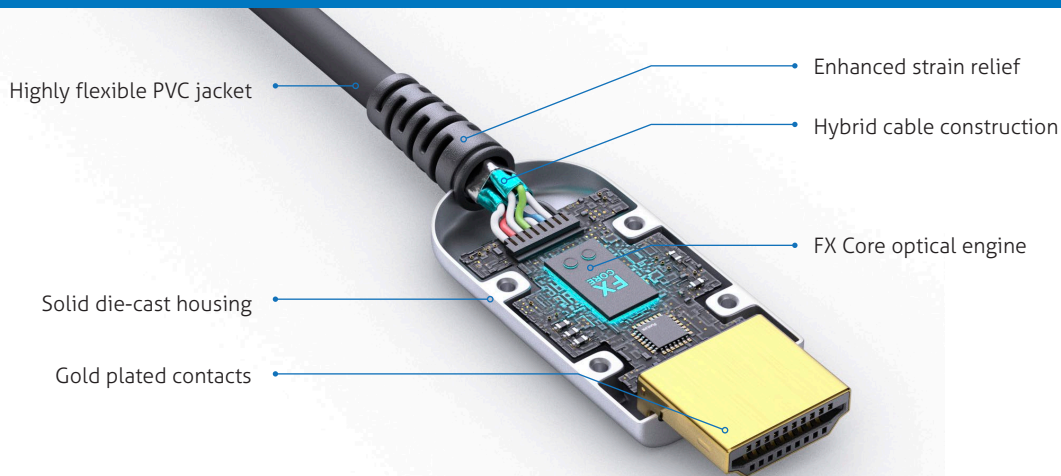

FiberX Series

FX-I350 | Active Optical HDMI 2.0 Cables

DESCRIPTION

The FiberX Active Optical HDMI 2.0 Cables FX-I350 transmits uncompressed Audio and Video signals up to 100m distance.

This compact cable is designed for professional applications - it handles full 18 Gbps bandwidth with supreme 24/7 reliability while providing simple plug and play usability. It contains both fiber optic and copper cores, is lightweight, flexible and has an ultra-small bend radius.

With it's advanced optical engine the HDMI Hybrid Cable provides full HDMI signal integrity and supports CEC, transparent EDID and HDCP as well as zero frame delay, no latency, no compression. The end user experience is that of a short high quality copper cable. Connect and perform.

FEATURES AND PERFORMANCE

- Active optical fiber transmission at full 18 Gbps bandwidth
- Resolutions up to 4K@60Hz 4:4:4 incl. HDR 10, HDR 12 and Dolby Vision
- HDMI 2.0, HDMI 1.x and DVI 1.0 compliant
- HDCP 2.2, HDCP 1.4 compliant
- Supports CEC and transparent EDID
- Zero frame delay, no latency, no compression
- Hybrid Construction, super lightweight, small bend radius, compact design
- Supports all HDMI audio formats incl. Dolby TrueHD and DTS-HD Master Audio
- Kevlar reinforced sheath
- Easy Plug & Play installation
- Metal housing for optimized EMI protection

APPLICATION

INPUT

- Graphic Cards
- Gaming Devices
- Blu-ray
- DVR
- Computer
- Set-top Box

OUTPUT

- TV
- Monitor
- Projector

DETAILED TECHNICAL SPECIFICATION

| Connections | |
|-----------------------|--------------------------|
| Plug material | Die-cast zinc alloy |
| Contact material | 24 carat gold plating |
| Shielded | Yes |
| Connector 1 | HDMI Type A male (19pin) |
| Dimension connector 1 | 39.0 x 20.0 x 9.0 (mm) |
| Connector 2 | HDMI Type A male (19pin) |
| Dimension connector 2 | 39.0 x 20.0 x 9.0 (mm) |