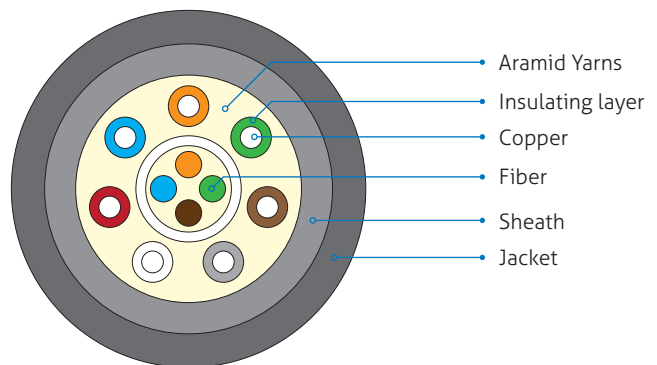

DETAILED TECHNICAL SPECIFICATION

Connections	
Plug material	Die-cast zinc alloy
Contact material	24 carat gold plating
Shielded	Yes
Connector 1	HDMI Type A male (19pin)
Dimension connector 1	39.0 x 20.0 x 9.0 (mm)
Connector 2	HDMI Type A male (19pin)
Dimension connector 2	39.0 x 20.0 x 9.0 (mm)

Cable	
Type	Round cable
Construction	Hybrid optical cable 4x OM3 fiber 7x Copper wire
Outer sheath material	High flexible PVC
Outer sheath diameter	4.5mm
Bend radius	20mm
Pulling strength	10kg

Signal Transmission	
Transmission modes	Digital audio and video signals
Standard	HDMI2.0, HDCP2.2, HDR 10, HDR 12 and Dolby Vision incl. RGB, YCbCr 4:4:4, CEC, EDID, HEAC, ARC
Bandwidth	18Gbps (6 Gbps / Colour)
Resolution	Up to 4K / UltraHD / 2160p (4096x2160) @60Hz, 4:4:4
Supported audio	Up to Dolby Atmos / DTS HD Master Audio

General	
Transmission distance	Up to 100m
Operation / storage temperature	-10-50°C / -20-60°C
Humidity	10% - 80% RH
Power supply	No external power required (draws current from source)
Power consumption	0.25 W (max)
Certification	CE, FCC, REACH, ROHS

Connector
Standard HDMI connector

Shield
Robust EMI shield

Strain Relief
Enhanced bending cycles

Hybrid Cable
High flexible PVC

PRODUCT OVERVIEW

Part Number	Color	Length	EAN	Weight	Quantity (PU)	Weight (PU)	Size (PU)
FX-I350-010	black	10 m	4251364713570	0.80 kg	10 pcs	8.0 kg	47 x 38.5 x 25.5 cm
FX-I350-015	black	15 m	4251364713587	0.95 kg	10 pcs	9.5 kg	47 x 38.5 x 25.5 cm
FX-I350-020	black	20 m	4251364713594	1.05 kg	10 pcs	10.5 kg	47 x 38.5 x 25.5 cm
FX-I350-025	black	25 m	4251364713600	1.25 kg	10 pcs	12.5 kg	47 x 38.5 x 25.5 cm
FX-I350-030	black	30 m	4251364713617	1.30 kg	10 pcs	13.0 kg	47 x 38.5 x 25.5 cm
FX-I350-040	black	40 m	4251364713624	1.55 kg	10 pcs	15.5 kg	47 x 38.5 x 25.5 cm
FX-I350-050	black	50 m	4251364713631	2.15 kg	10 pcs	21.5 kg	56.5 x 38.5 x 25.5 cm
FX-I350-060	black	60 m	4251364713648	2.35 kg	10 pcs	23.5 kg	56.5 x 38.5 x 25.5 cm
FX-I350-070	black	70 m	4251364713655	2.60 kg	5 pcs	13.0 kg	39 x 35 x 34.3 cm
FX-I350-100	black	100 m	4251364713662	3.70 kg	5 pcs	18.5 kg	39 x 35 x 34.3 cm