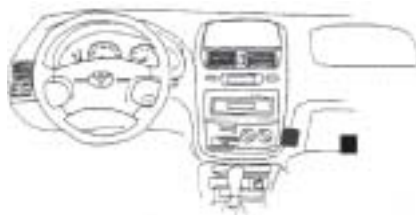

77500
Toyota SportsVan 96-00
2 x air-bag